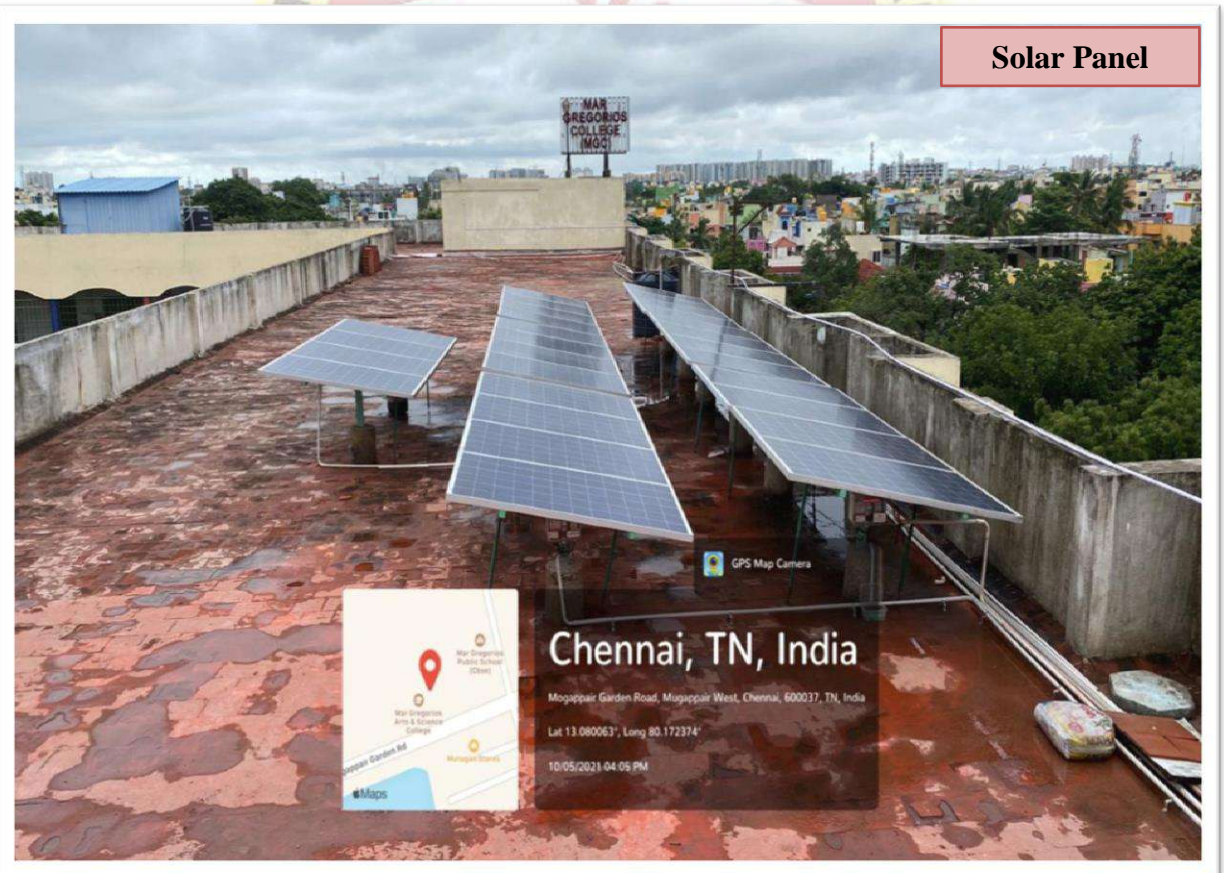

Fire Safety

Chennai, Tamil Nadu, India

368, Paneer Nagar, Mogappair West, Mugappair,

Chennai, Tamil Nadu 600037, India

Lat N 13° 4' 49.10844"

Long E 80° 10' 20.15694"

10/09/21 12:22 PM

RO Drinking Water