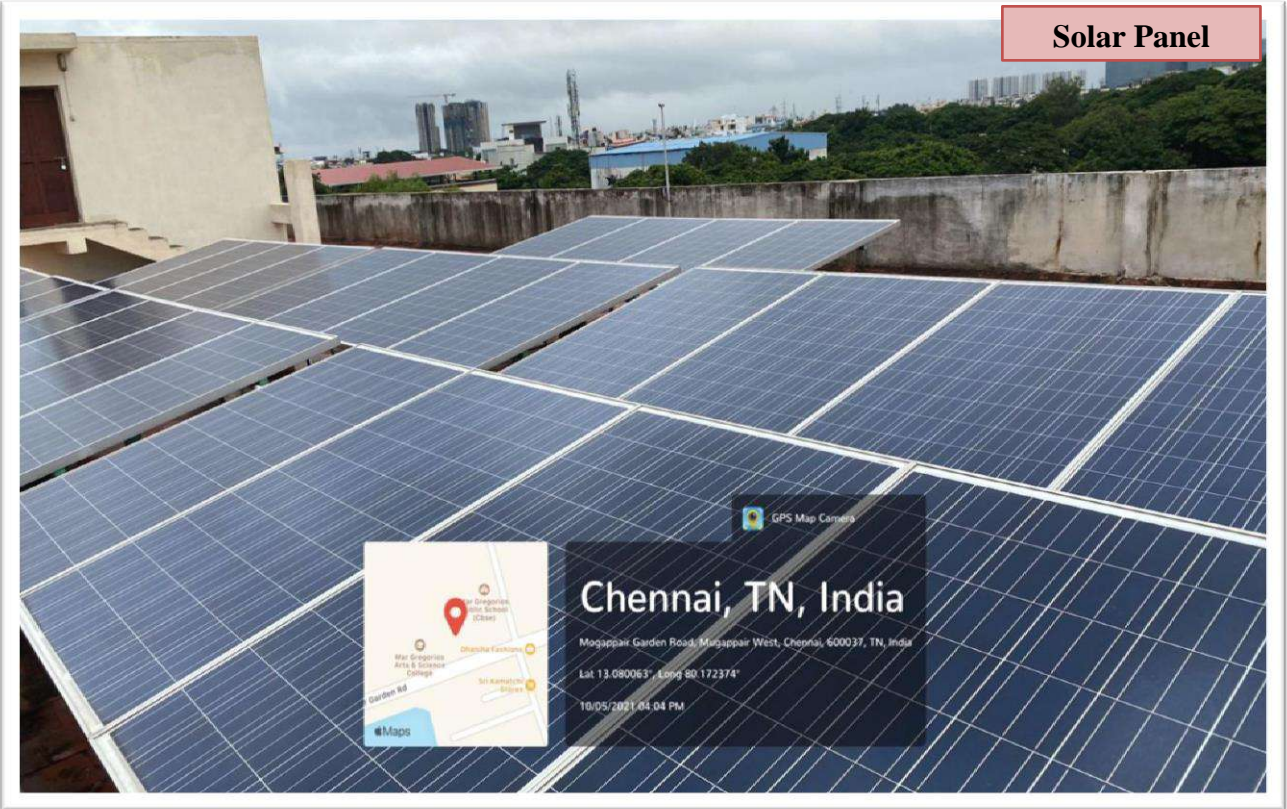

Fire Safety

Chennai, Tamil Nadu, India

368, Paneer Nagar, Mogappair West, Mugappair,

Chennai, Tamil Nadu 600037, India

Lat N 13° 4' 49.10844"

Long E 80° 10' 20.15694"

10/09/21 12:22 PM

RO Drinking Water