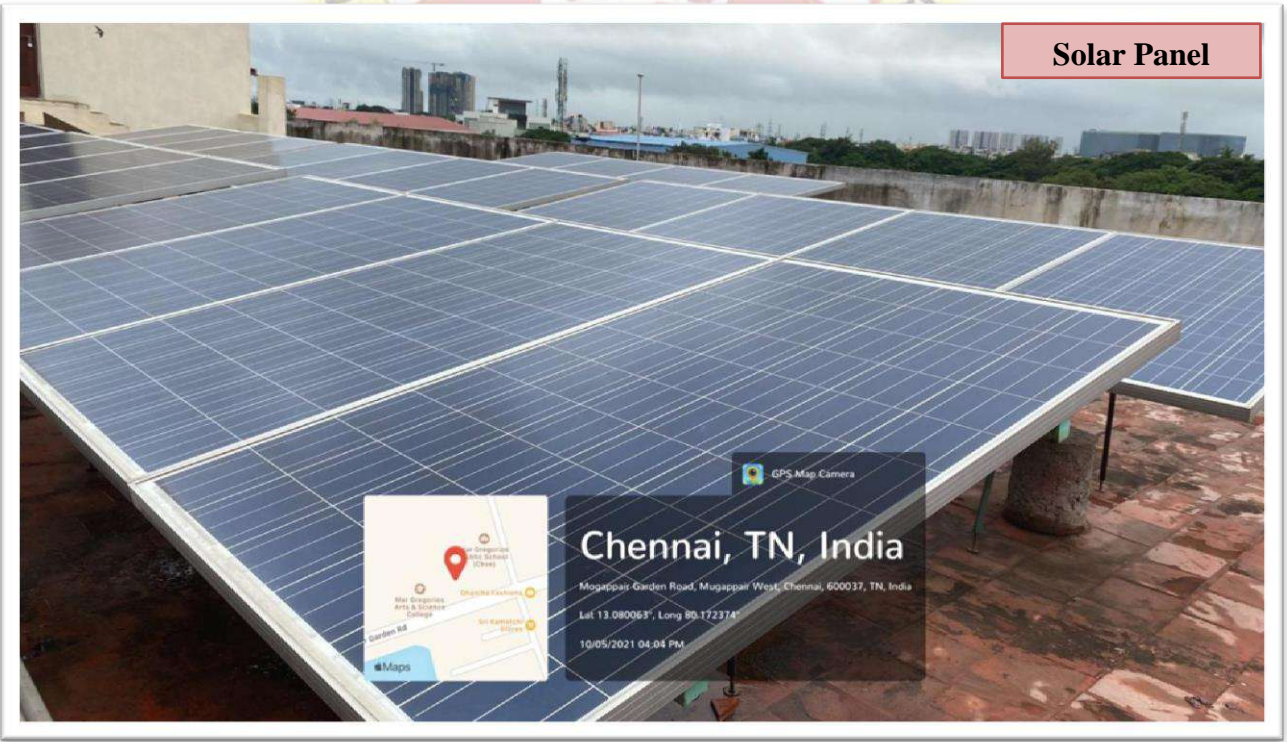

Fire Safety

Chennai, Tamil Nadu, India

368, Paneer Nagar, Mogappair West, Mugappair,

Chennai, Tamil Nadu 600037, India

Lat N 13° 4' 49.10844"

Long E 80° 10' 20.15694"

10/09/21 12:22 PM

RO Drinking Water