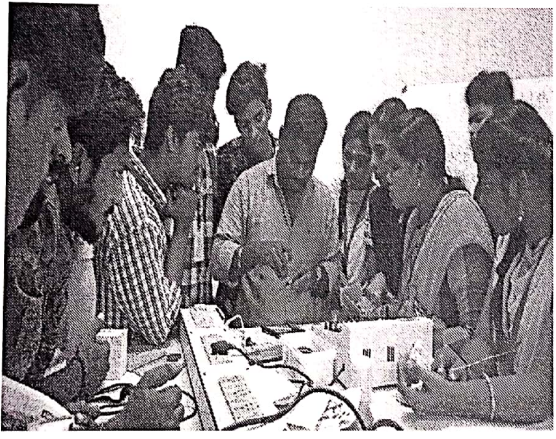

Handwritten signature